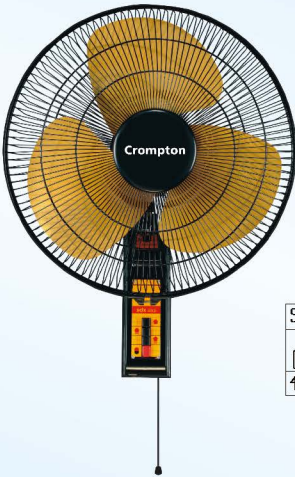

SDX 120

Colour: Off White

Specifications			
Sweep (in mm)	Power Input (in Watts)	Speed (in RPM)	Air Delivery (cu.mtr/min)
400 mm	54	1360	77