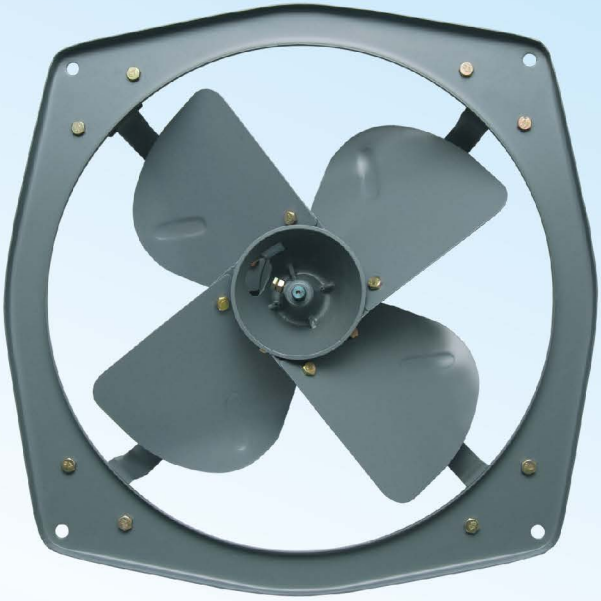

Heavy Duty Exhaust Fan

Specifications								
Model Name	Impeller Diameter MM	Phase	Pole	Power Input (Watts)	Speed (RPM)	Air Delivery CMH	Current [AMP]	Noise Level dBA
EXHD300-4-1 (ISI)**	300	Single	4 Pole	90	1400	1710	0.43	56
EXHD300-6-1 (ISI)	300	Single	6 Pole	55	950	1145	0.26	54
EXHD300-4-1 (ISI)	300	Single	4 Pole	150	1400	3250	0.72	63
EXHD300-4-3	300	Three	4 Pole	150	1400	3250	0.30	63
EXHD300-6-1	300	Single	6 Pole	100	950	2000	0.40	56
EXHD450-4-1 (ISI)**	450	Single	4 Pole	350	1400	6120	1.98	65
EXHD450-4-3	450	Three	4 Pole	350	1400	6120	0.91	65
EXHD450-6-1	450	Single	6 Pole	145	950	3900	0.70	63
EXHD600-6-1	600	Single	6 Pole	550	950	9400	2.65	65
EXHD600-6-3	600	Three	6 Pole	550	950	9400	1.27	65
EXHD900-8-3	900	Three	8 Pole	1200	700	25200	2.60	68

* Also available in IP65 rating for industries like Ceramic, Spice, Cement etc.