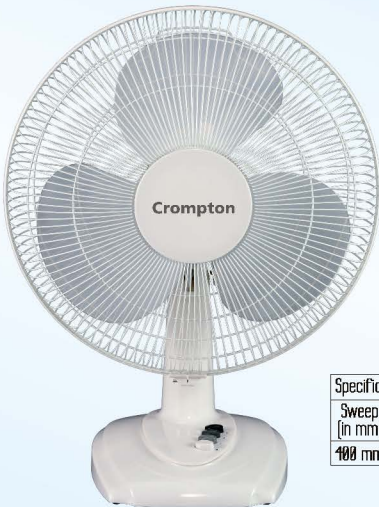

Riviera (Hi Speed)

Colour: Red Jaqk, Coffee Gold

Specifications			
Sweep (in mm)	Power Input (in Watts)	Speed (in RPM)	Air Delivery (cu.mtr/min)
400 mm	115	2300	100

High Flo Eva

Colour: Ivory, White

Specifications			
Sweep (in mm)	Power Input (in Watts)	Speed (in RPM)	Air Delivery (cu.mtr/min)
400 mm	50	1300	60

Hiflo LG

Colour: Light Grey

Specifications			
Sweep (in mm)	Power Input (in Watts)	Speed (in RPM)	Air Delivery (cu.mtr/min)
400 mm	50	1300	60