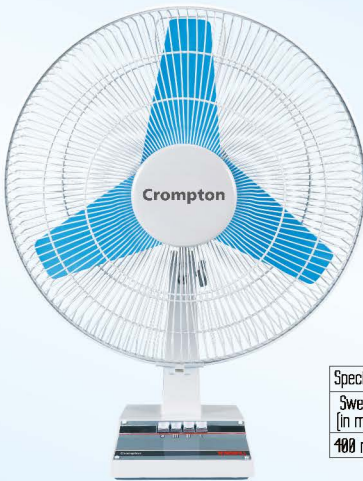

SDX 120

Colour: Off White

Specifications			
Sweep (in mm)	Power Input (in Watts)	Speed (in RPM)	Air Delivery (cu.mtr/min)
400 mm	54	1360	77

Windmill

Colour: Ash Grey, Black

Specifications			
Sweep (in mm)	Power Input (in Watts)	Speed (in RPM)	Air Delivery (cu.mtr/min)
400 mm	54	1360	77

**OH
Speed**

**HIGH AIR
DELIVERY**

Brissa Hi Speed

Colour: Opal White

Specifications			
Sweep (in mm)	Power Input (in Watts)	Speed (in RPM)	Air Delivery (cu.mtr/min)
400 mm	100	2200	90