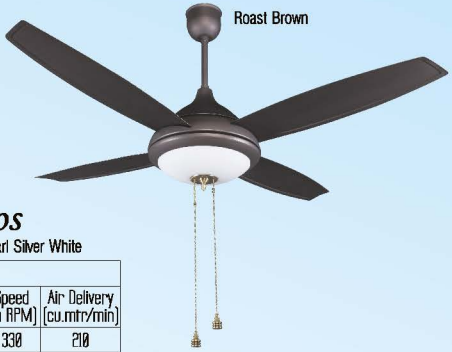

### Oberon

Colour: Antique Brass, Antique Copper, Brushed Steel

Specifications			
Sweep (in mm)	Power Input (in Watts)	Speed (in RPM)	Air Delivery (cu.mtr/min)
1200 mm	75	360	220

**Luster Eros**

Colour: Roast Brown, Pearl Silver White