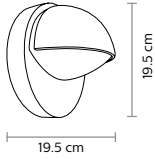

16245 Wall Light

Model No.: 16245/87/86
Dimensions: H×L×W
19.5 × 19.5 × 13.5 cm
MRP: ₹ 1,980/-