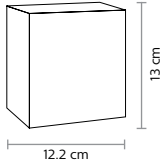

Diverse geometry

Model No.: 17303/47/16
Dimensions: H×L×W
13 × 12.2 × 8.5 cm
MRP: ₹ 1,800/-