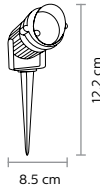

Model No.: 31386
Dimensions: H×L×W
12.2 × 8.5 × 8.5 cm
MRP: ₹ 1,800/-