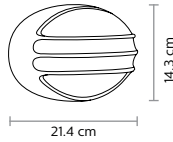

17090/87/10 Wall light

Model No.: 17090/87/10
Dimensions: H×L×W
14.3 × 21.4 × 10.5 cm
MRP: ₹ 1,300/-