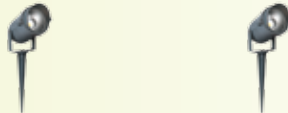

Specifications	Garden Spike 7W	Garden Spike 12W
Model No.	31385	31386
Colour	Anthracite	Anthracite
Material	Aluminum	Aluminum
Lamp base & wattage	Integrated COB 7W	Integrated COB 12W