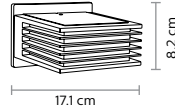

17182/93/16

Model No.: 17182/87/16
Dimensions: H×L×W
8.2 × 17.1 × 17 cm
MRP: ₹ 1,900/-