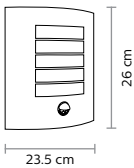

String

Model No.: 17086/47/46
Dimensions: H×L×W
26 × 23.5 × 9.5 cm
MRP: ₹ 2,160/-

Basel