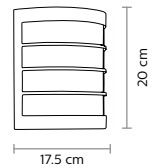

17173/30 Wall light

Model No.: 17173/30/46
Dimensions: H×L×W
20 × 17.5 × 8.8 cm
MRP: ₹ 1,980/-