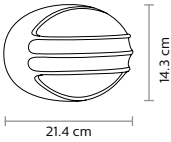

17090/31/10 Wall light

Model No.: 17090/31/10
Dimensions: H×L×W
14.3 × 21.4 × 10.5 cm
MRP: ₹ 1,300/-