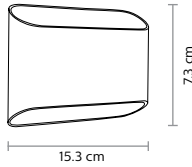

Model No.: 31387
Dimensions: H×L×W
15.3 × 10.8 × 7.3 cm
MRP: ₹ 2,500/-