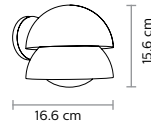

Kelapa

Model No.: 16452/30
Dimensions: H×L×W
15.6 × 16.6 × 20.1 cm
MRP: ₹ 2,500/-