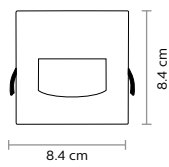

Steplight

Model No.: 34151
Dimensions: H×L×W
8.4 × 8.4 × 4.4 cm
MRP: ₹ 800/-