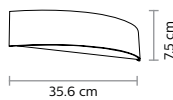

Basel

Model No.: 17130/93/46
Dimensions: H×L×W
7.5 × 35.6 × 9.3 cm
MRP: ₹ 2,160/-