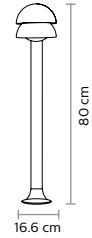

Model No.: 16453/30
Dimensions: H×L×W
80 × 16.6 × 16.6 cm
MRP: ₹ 4,700/-