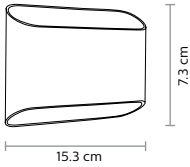

LED Wall Washer

Model No.: 34153
Dimensions: H×L×W
7.3 × 15.3 × 10.8 cm
MRP: ₹ 2,400/-