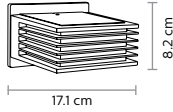

17182 Wall Light

Model No.: 17182/93/16
Dimensions: H×L×W
8.2 × 17.1 × 17 cm
MRP: ₹ 1,900/-