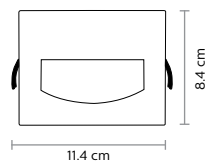

Model No.: 34152
Dimensions: H×L×W
8.4 × 11.4 × 4.4 cm
MRP: ₹ 1,100/-