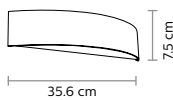

Model No.: 17130/87/16
Dimensions: H×L×W
7.5 × 35.6 × 9.3 cm
MRP: ₹ 2,160/-