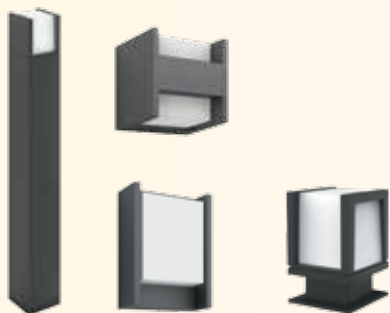

Arbour

A cube of light in the cradle of durable die-cast Aluminum – this ingenious design casts magical warm white light over pathways and open areas outdoors.

The modern design and regular geometric form lend minimalist feel to the product. The unique design coupled with Philips reliability make up for a great outdoor fixture ideal for well-done contemporary houses and lawns.