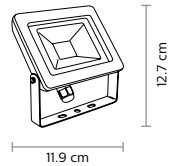

Floodlight

Model No.: 17341
Dimensions: H×L×W
12.7 × 3.8 × 11.9 cm
MRP: ₹ 1,900/-