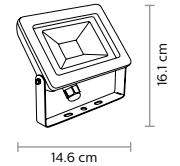

Model No.: 17342
Dimensions: H×L×W
16.1 × 3.8 × 14.6 cm
MRP: ₹ 2,900/-