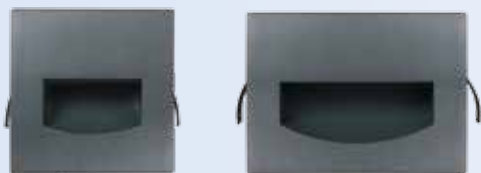

Steplight

The neatly designed modern and minimal steplight melds into the background settings and provides just the right ambient illumination to create an interesting setting