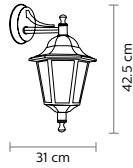

Outdoor classics

Model No.: 15331/54/86
Dimensions: H×L×W
42.5 × 20.3 × 31 cm
MRP: ₹ 3,000/-